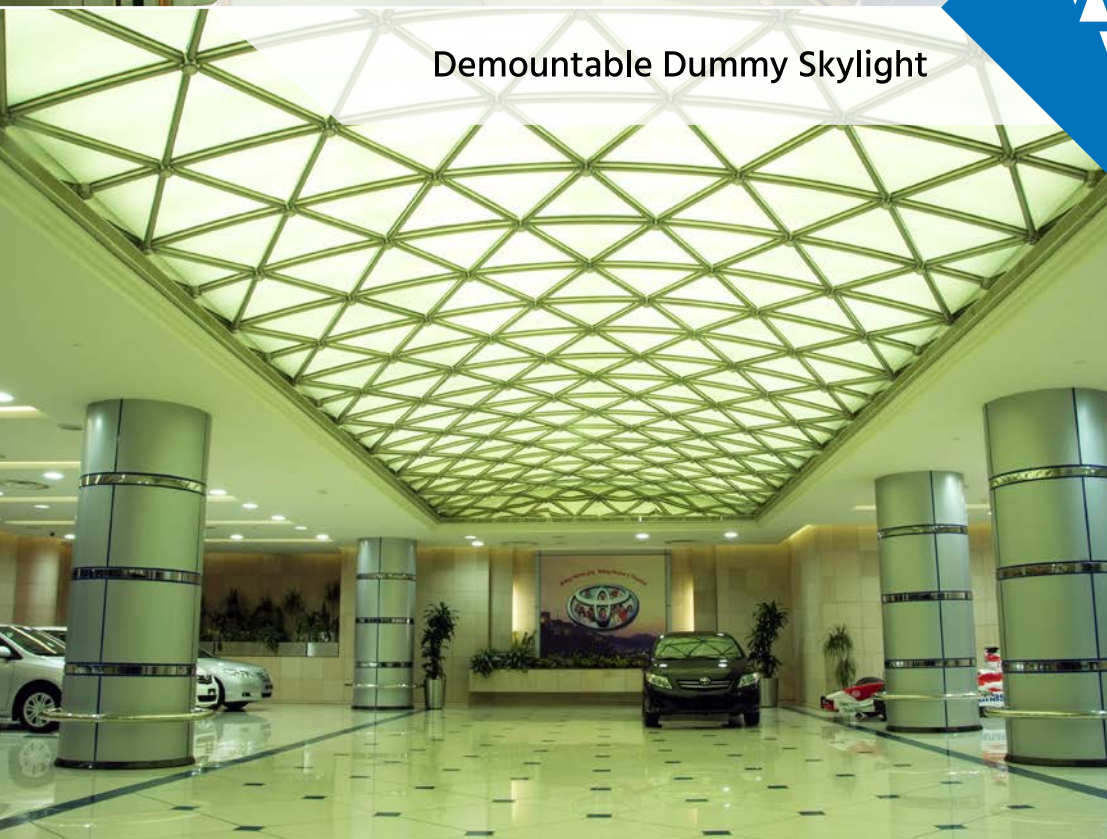

Stainless Steel Wave Canopy

Glazed Canopy

Stainless Steel Canopy

Sliding Stacking Door using Fluted Glass

Glazing

Back Painted Glazing

Glass Partitions

Spider Glazing

Glass Fin Glazing

Dome Glazed Skylight & Glass Flooring

Skylight & Domes

Glazed Flooring

Glazed Skylight

Demountable Dummy Skylight

Stained Glass Octagonal Skylight

Mandarin Oriental Hotel

Mashrabiyyas

Mirror Finish Mashrabiya

Stainless Steel Mashrabiya

Tubular Section Mashrabiya

Mashrabiya Ceiling

Spiral Staircase

Staircases

Spiral Staircase with Lift Core