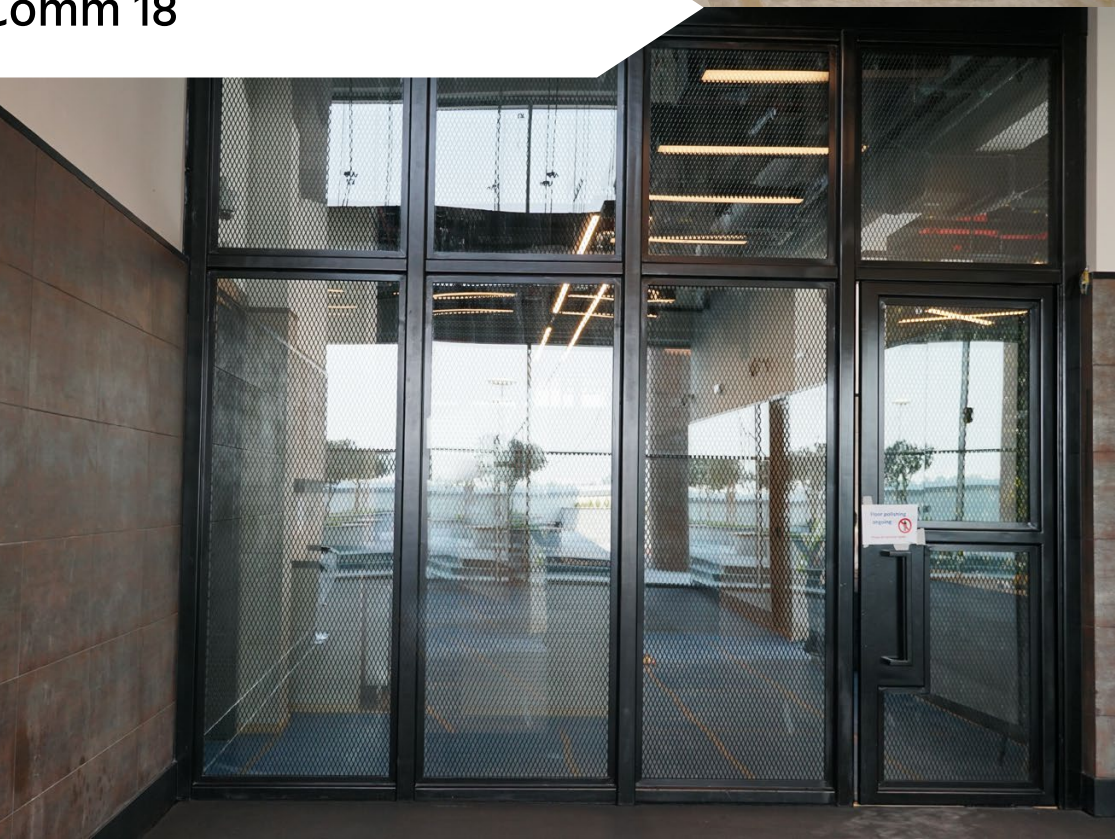

Lusail

Comm 18