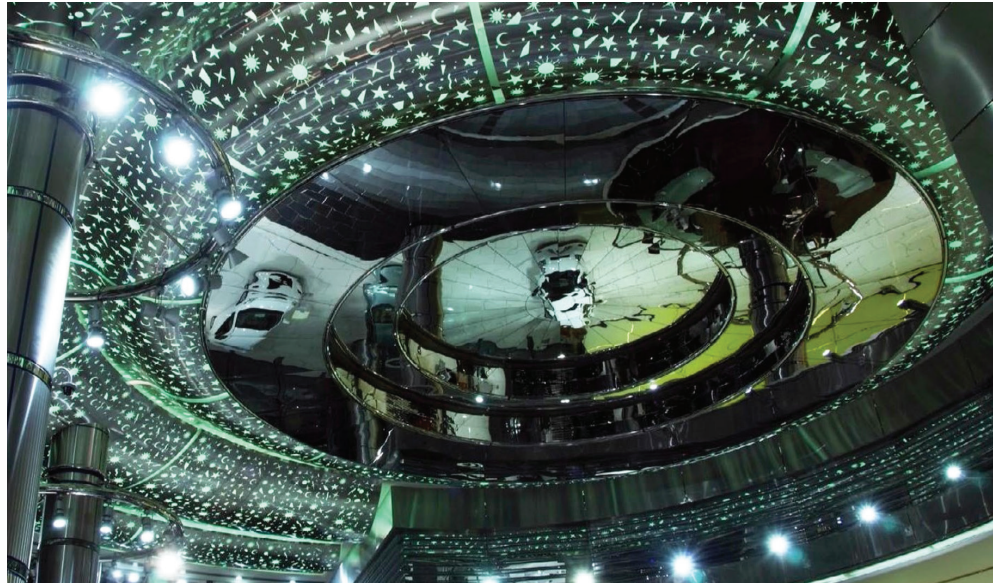

CUSTOMIZED CEILINGS

Our selection of customized ceilings add the right blend of modern architecture to our clients' buildings.

STAIRCASES

Our premium range of spiral and helical staircases define our contributions to contemporary architecture. They are safe, space-efficient and trendy.